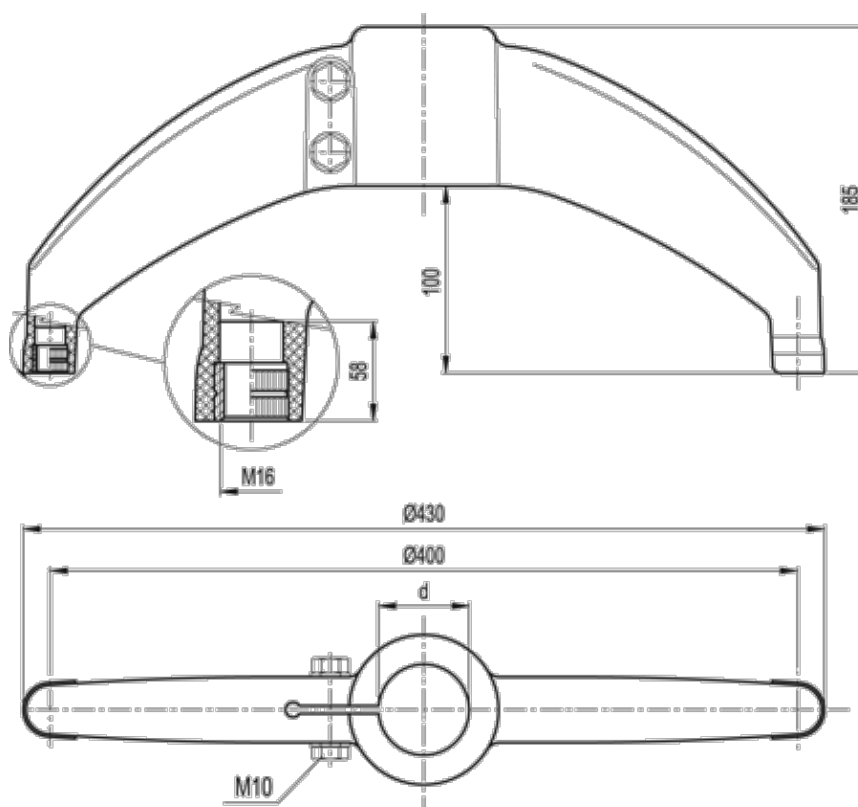

Data Sheet

Article number: 2310419632
Description: E+G Support base
BAS2-60-A

Measures

d (inch) = 2 Gas
d mm = 60.3
Weight (g) = 650